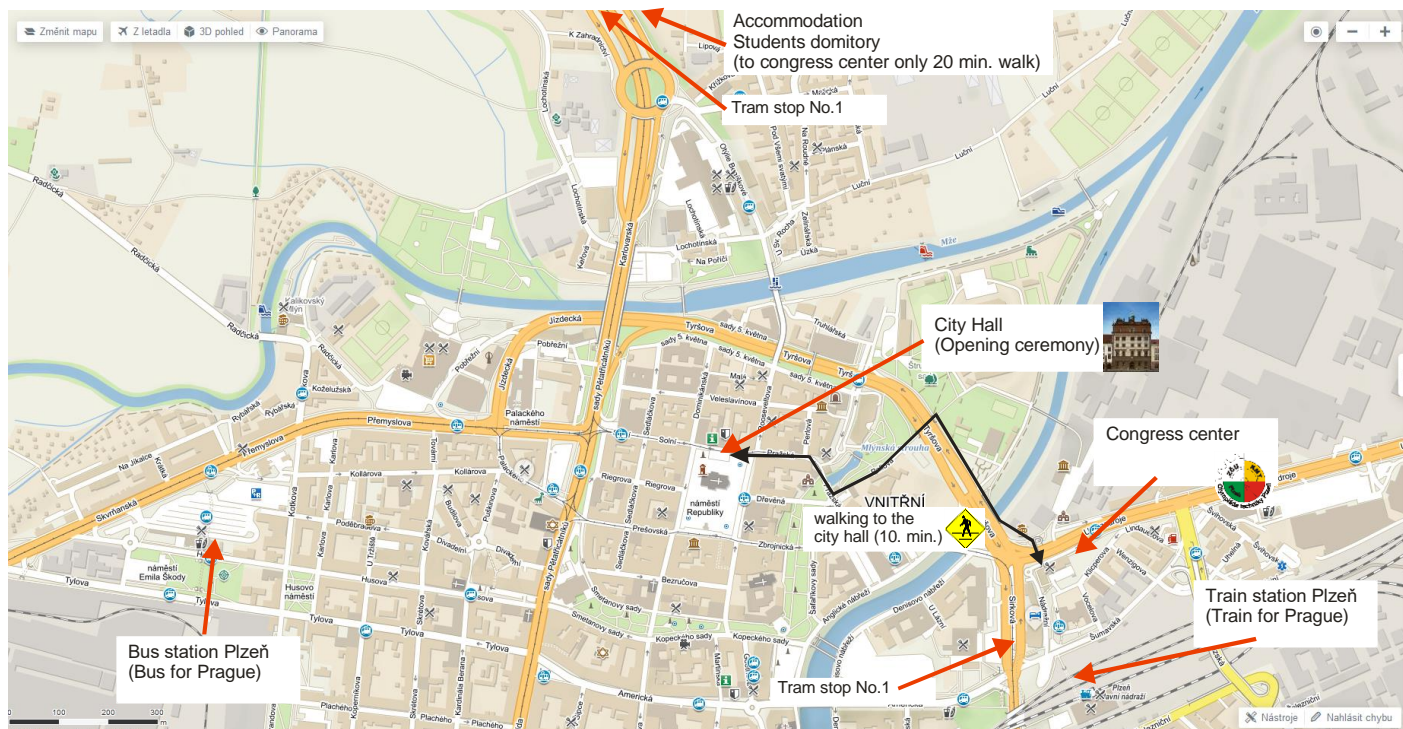

VENUE OF THE CONFERENCE

Address: Vienna House Easy Pilsen (Ex Angelo), U Prazdroje 6, 30100 Pilsen, Czech republic

Online [map](#) (Main entrance GPS 49.7459653N, 13.3867522E), Online map (Entrance for cars GPS 49.7455067N, 13.3872042E) , Car parking on the street (is cheaper... automat, 60 Kč/per day)

OPENING CEREMONY

Address: Pilsen City Hall, Republic square 1 (GSP 49.7478828N, 13.3777136E)

online [map](#)

Maps of city center with some important places

Accommodation

Accommodation according to the filed registrations is booked in dormitories [L 1 and L 2](#), [Bolevecká Street 30](#) (information about rooms is at non-stop reception).

Accommodation pays organizer !! (only in students Domitory 😊)

GPS Loc: 49.7597219N, 13.3723169E

[online map](#)

Availability of the venue and the city center from your accommodation is cca 20 minutes on foot or four station by tram no. 1